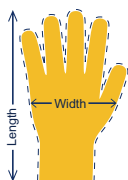

Premium Grade Cotton Canvas Glove with PVC Dot Grip on Palm, Thumb and Forefinger - 10 oz

CFG017

FEATURES:

- 10-oz. Canvas with black PVC dots
- PVC dots on palm, thumb and index finger
- Knit wrist for comfort
- Clute Pattern
- Natural cotton canvas keeps hands cool and protected
- Knit Wrist helps prevent dirt and debris from entering the glove
- Clute cut provides a roomy fit
- Straight thumb increases comfort in closed-fisted work
- PVC dots provide enhanced grip and extra cut and abrasion resistance

APPLICATIONS:

Manufacturing
General Labor
Material Handling
Shipping/Receiving
Agriculture
Cleaning
Landscaping

AVAILABLE SIZES

TECHNICAL INSTRUCTIONS:

Material Type	Cotton Canvas
Cuff Type	Knit Wrist
Thumb Type	Straight
Pattern	Clute
Packaging	25 Dozen a Case
Color	Natural

Product Dimensions:

	Small	Medium	Large	X-Large	2X-Large	3X-Large
Glove Length(in)			10.5			
Palm Width(in)			5			

Barcodes:

Article/Size	Each	Inner Pack	Master Pack
CFG017 / L	 810060610169	 20810060610163	 10810060610166