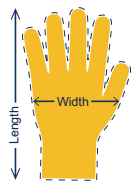

### FEATURES:

- 8-oz. Canvas with black PVC dots
- PVC dots on palm, thumb and index finger
- Knit wrist for comfort
- Clute Pattern
- Natural cotton canvas keeps hands cool and protected
- Knit Wrist helps prevent dirt and debris from entering the glove
- Clute cut provides a roomy fit
- Straight thumb increases comfort in closed-fisted work
- PVC dots provide enhanced grip and extra cut and abrasion resistance

### APPLICATIONS:

Manufacturing  
General Labor  
Material Handling  
Shipping/Receiving  
Agriculture  
Cleaning  
Landscaping

AVAILABLE SIZES

### Product Dimensions:

	<b>Small</b>	<b>Medium</b>	<b>Large</b>	<b>X-Large</b>	<b>2X-Large</b>	<b>3X-Large</b>
<b>Glove Length(in)</b>			10.5			
<b>Palm Width(in)</b>			5			