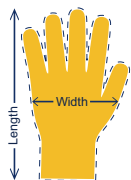

Premium Grade Cotton Canvas Glove with PVC Dot Grip on Palm, Thumb and Index finger - 8 oz

CFG012

FEATURES:

- 8-oz. Canvas with black PVC dots
- PVC dots on palm, thumb and index finger
- Knit wrist for comfort
- Clute Pattern
- Natural cotton canvas keeps hands cool and protected
- Knit Wrist helps prevent dirt and debris from entering the glove
- Clute cut provides a roomy fit
- Straight thumb increases comfort in closed-fisted work
- PVC dots provide enhanced grip and extra cut and abrasion resistance

APPLICATIONS:

Manufacturing
General Labor
Material Handling
Shipping/Receiving
Agriculture
Cleaning
Landscaping

AVAILABLE SIZES

TECHNICAL INSTRUCTIONS:

Material Type	Cotton Canvas
Cuff Type	Knitwrist
Thumb Type	Straight
Pattern	Clute
Packaging	25 Dozen a Case
Color	Natural

Product Dimensions:

	Small	Medium	Large	X-Large	2X-Large	3X-Large
Glove Length(in)			10.5			
Palm Width(in)			5			

Bar Codes:

Article/Size	Each	Inner Pack	Master Pack
CFG012 / L	 810060610114	 20810060610118	 10810060610111