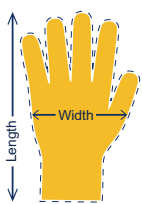

### FEATURES:

- Gel padding strategically placed around bend points to offer better functionality and protection
- Fingerless design to handle small parts and pieces with ease
- Mesh liner means breathable durability for a last-lasting wear
- Adjustable hook and loop wrist strap for a customized fit and rubber wrist tab for natural, easy pull on
- Machine washable for multi-use

### APPLICATIONS:

AVAILABLE SIZES

### TECHNICAL INSTRUCTIONS:

<b>Material Type</b>	<b>Mesh / Cotton</b>
<b>Thumb Type</b>	
<b>Cuff Type</b>	<b>Hook and Loop</b>
<b>Packaging</b>	
<b>Pattern</b>	

### Product Dimensions:

	<b>X-Small</b>	<b>Small</b>	<b>Medium</b>	<b>Large</b>	<b>X-Large</b>	<b>2X-Large</b>
<b>Glove Length</b>				9.5		
<b>Palm Width</b>				5		