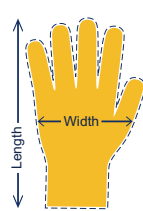

### APPLICATIONS:

- Construction
- Machine operation
- Light duty welding
- Utility work
- Farming
- Roping
- Many other general applications

AVAILABLE SIZES

### TECHNICAL INSTRUCTIONS:

<b>Material Type</b>	<b>Goat Skin</b>
<b>Cuff Type</b>	<b>Slip On</b>
<b>Thumb Type</b>	<b>Round</b>
<b>Packaging</b>	<b>10 Dozen a Case</b>
<b>Pattern</b>	<b>Gunn Cut</b>

### Product Dimensions:

	X-Small	Small	Medium	Large	X-Large	2X-Large
<b>Glove Length</b>				9.5		
<b>Palm Width</b>				5		