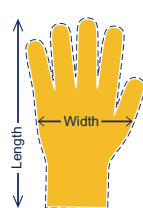

- Construction
- Machine operation
- Light duty welding
- Utility work
- Farming
- Roping
- Many other general applications

AVAILABLE SIZES

TECHNICAL INSTRUCTIONS:

Material Type	Goat Skin
Cuff Type	Band Top
Thumb Type	Keystone
Packaging	10 Dozen a Case
Pattern	Gunn Cut

Product Dimensions:

	X-Small	Small	Medium	Large	X-Large	2X-Large
Glove Length				9.5		
Palm Width				5		

Barcodes:

Article/Size	Each	Inner Pack	Master Pack
W4-032 / L	 810060614518	 20810060614512	 10810060614515