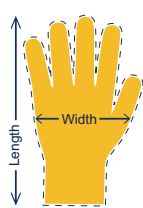

### FEATURES:

- Select Shoulder Split Cowhide leather construction provides comfort, durability, excellent abrasion resistance, and breathability
- Select Shoulder Split leather is economical and has a visible texture
- Fully welted to protect seams from abrasions
- Stitched with Kevlar® adding strength and burn resistance
- Reinforced thumb crotch for extended glove life, enhanced comfort, increased abrasion resistance and added durability in a high-wear area
- Cotton lined for extra comfort
- One-piece back for extended glove life
- Wing thumb increases comfort in open-handed work
- WARNING: Cancer and Reproductive Harm  
[www.P65Warnings.ca.gov](http://www.P65Warnings.ca.gov)

### APPLICATIONS:

- Welding
- Hot and heavy material handling

AVAILABLE SIZES

### Product Dimensions:

|                     | <b>X-Small</b> | <b>Small</b> | <b>Medium</b> | <b>Large</b> | <b>X-Large</b> | <b>2X-Large</b> |
|---------------------|----------------|--------------|---------------|--------------|----------------|-----------------|
| <b>Glove Length</b> |                |              |               | 14           |                |                 |
| <b>Palm Width</b>   |                |              |               | 5,5          |                |                 |