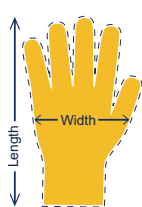

Bhutta® Economy Grade Top Grain Cowhide Leather Drivers Glove with Hi-Vis Fingertips

W4-010

FEATURES:

- Top Grain cowhide leather construction provides comfort, durability, excellent abrasion resistance, and breathability
- Top Grain leather is smooth, provides durability and dexterity
- Drivers gloves feature slip-on styling to provide good fit and comfort
- Keystone thumb is ergonomic, reduces hand fatigue, offers superior dexterity and durability
- Elastic closure sewn inside glove for safety and comfort
- Cotton color binding denotes sizing
- Hi-Vis coloring on the fingertips makes this product very easy to see
- Meets the content requirements for Chromium VI free leather

APPLICATIONS:

- Construction
- Machine operation
- Light duty welding
- Utility work
- Farming
- Roping

AVAILABLE SIZES

TECHNICAL INSTRUCTIONS:

Material Type	Cowhide
Thumb Type	Keystone
Cuff Type	Open / Slip-on
Packaging	10 Dozen a case
Pattern	Gunn Cut

Product Dimensions:

	X-Small	Small	Medium	Large	X-Large	2X-Large
Glove Length	-	8.25	9.5	9.75	10	10.25
Palm Width	-	4.5	4.75	5	5.25	5.5

Barcodes:

Article/Size	Each	Inner Pack	Master Pack
W4010 / S	 810060611012	 20810060611016	 810060611012
W4010 / M	810060611029	20810060611023	810060611029
W4010 / L	810060611036	20810060611030	810060611036
W4010 / XL	810060611043	20810060611047	810060611043
W4010 / 2XL	810060611050	20810060611054	810060611050