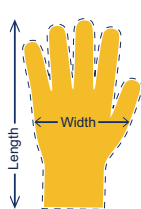

### APPLICATIONS:

- Used in construction
- machine operation
- light duty welding
- utility work
- farming
- roping
- many other general applications.

AVAILABLE SIZES

### Product Dimensions:

	<b>X-Small</b>	<b>Small</b>	<b>Medium</b>	<b>Large</b>	<b>X-Large</b>	<b>2X-Large</b>
<b>Glove Length</b>	-	8.75	9.25	9.5	9.75	-
<b>Palm Width</b>	-	4.5	4.75	5	5.25	-