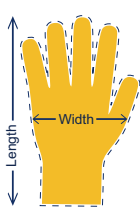

APPLICATIONS:

- Construction
- Machine operation
- Light duty welding
- Utility work
- Farming
- Roping
- Many other general applications

AVAILABLE SIZES

TECHNICAL INSTRUCTIONS:

Material Type	Cowhide
Thumb Type	Straight Thumb
Cuff Type	Open / Slip-on
Packaging	10 Dozen a case
Pattern	Gunn Cut

Product Dimensions:

	X-Small	Small	Medium	Large	X-Large	2X-Large
Glove Length	-	8.75	9.25	9.5	9.75	-
Palm Width	-	4.5	4.75	5	5.25	-

Barcodes:

Article/Size	Each	Inner Pack	Master Pack
W4006 / S	 810060610855	 20810060610859	 10810060610852
W4006 / M	810060610862	20810060610866	10810060610869
W4006/ L	810060610879	20810060610873	10810060610876
W4006/ XL	810060610886	20810060610880	10810060610883