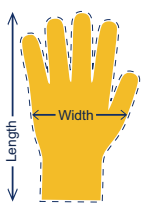

APPLICATIONS:

- Construction
- Machine operation
- Light duty welding
- Utility work
- Farming
- Roping
- Many other general applications

AVAILABLE SIZES

TECHNICAL INSTRUCTIONS:

Material Type	Cowhide
Thumb Type	Straight Thumb
Cuff Type	Open / Slip-on
Packaging	10 Dozen a case
Pattern	Gunn Cut

Product Dimensions:

	X-Small	Small	Medium	Large	X-Large	2X-Large
Glove Length	-	8.75	9.25	9.5	9.75	10
Palm Width	-	4.5	4.75	5	5.25	5.5

Barcodes:

Article/Size	Each	Inner Pack	Master Pack
W4003 / S	 810060610718	 20810060610712	 10810060610715
W4003 / M	810060610725	20810060610729	10810060610722
W4003 / L	810060610732	20810060610736	10810060610739
W4003 / XL	810060610749	20810060610743	10810060610746
W4003 / 2XL	810060610756	20810060610750	10810060610753