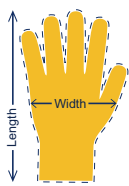

### FEATURES:

- Top Grain Cowhide leather construction provides comfort, durability, excellent abrasion resistance, and breathability
- Top Grain leather is smooth, provides durability and dexterity
- Fleece pile lining is an extra thick, synthetic fleece fabric that provides superior warmth
- Seams-out design allows for a great fit, even with thick fleece linings
- Drivers gloves feature slip-on styling to provide good fit and comfort
- Keystone thumb is ergonomic, reduces hand fatigue, offers superior dexterity and durability
- Elastic closure sewn inside glove for safety and comfort
- Color coded hems for easy size identification

### Product Dimensions:

	Small	Medium	Large	X-Large	2X-Large	3X-Large
<b>Glove Length(in)</b>	8.75	9.25	9.5	9.75		
<b>Palm Width(in)</b>	4.5	4.75	5	5.25		