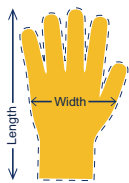

Top Grain Cowhide Leather Glove with White Thermal Lining - Straight Thumb

CPG004

FEATURES:

- Top Grain Cowhide leather construction provides comfort, durability, excellent abrasion resistance, and breathability
- Top Grain leather is smooth, provides durability and dexterity
- White thermal lining provides insulation
- Drivers gloves feature slip-on styling to provide good fit and comfort
- Straight thumb increases comfort in closed-fisted work
- Elastic closure sewn inside glove for safety and comfort
- Color coded hems for easy size identification
- Meets the content requirements for Chromium VI free leather

APPLICATIONS:

Cold weather applications
Farming
Construction
Machine operation
Refrigeration

AVAILABLE SIZES

TECHNICAL INSTRUCTIONS:

Material Type	Grain Cowhide Leather
Thumb Type	Straight
Cuff Type	Slip-On
Lining	Thermal
Pattern	Gunn
Packaging	6 Dozen a Case

Product Dimensions:

	Small	Medium	Large	X-Large	2X-Large	3X-Large
Glove Length(in)	8.75	9.25	9.5	9.75		
Palm Width(in)	4.5	4.75	5	5.25		

Barcodes:

Article/Size	Each	Inner Pack	Master Pack
CPG004 / S	 810060610312	 20810060610316	 10810060610319
CPG004 / M	810060610329	20810060610323	10810060610326
CPG004 / L	810060610336	20810060610330	10810060610333
CPG004 / XL	810060610343	20810060610347	10810060610340