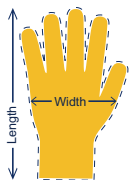

FEATURES:

- Cotton/Polyester construction is breathable and decreases hand fatigue
- Gunn cut pattern delivers excellent durability, wear and comfort, especially for heavier gloves
- Straight thumb increases comfort in closed-fisted work
- Slip-On cuff allows for easy on and off
- Heavy weight is excellent for cold applications
- Jersey lining is soft, warm, flexible, and stretchy
- Brown color hides the dirt and extends the wear

APPLICATIONS:

Manufacturing
General Labor
Material Handling
Shipping/Receiving
Agriculture
Cleaning
Landscaping

AVAILABLE SIZES

TECHNICAL INSTRUCTIONS:

Material Type	Cotton / Polyester Jersey
Thumb Type	Straight
Cuff Type	—
Lining	Jersey
Pattern	Gunn
Packaging	12 Dozen a Case

Product Dimensions:

	Small	Medium	Large	X-Large	2X-Large	3X-Large
Glove Length(in)			9.5			
Palm Width(in)			5			

Barcodes:

Article/Size	Each	Inner Pack	Master Pack
CPG002 / L	 810060610268	 20810060610262	 10810060610265